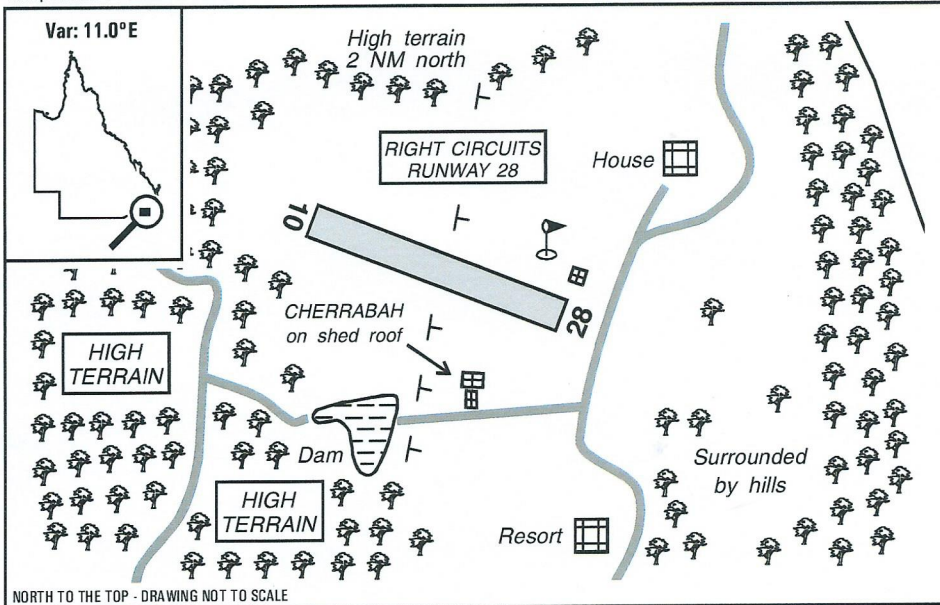

Warning: It is a requirement to check
airstrip condition and details with owner

Cherrabah Resort, QLD

Elevation:	2200 Feet AMSL	Time Zone:	UTC + 10
GPS Position:	28° 25.813' South 152° 05.356' East	Area Forecast:	40
WAC Chart:	Armidale (3357)	ALA Code:	YCHB
Owner/Operator:	Cherrabah Homestead Resort (07) 46679177, info@cherrabahhomestead.com		
Strip Directions:	10-28		
Strip Lengths:	900 M		
Strip Surface:	Sealed		
Windsock:	Yes		
Strip Markers:	White boxes		
Lighting:	Nil		
Fuel:	Nil		
Special Procedures And Remarks:	<p>Right circuits runway 28 due terrain. Beware high terrain surrounding the field. Beware trees, fences, power lines, animals. Airstrip slopes up to the west. Name painted on shed roof. Overfly the airstrip before landing. Telephone at the homestead. Latest information: receptionist on duty. Permission required prior to use, free of charge to resort users. Website: http://cherrabahhomestead.com/.</p>		